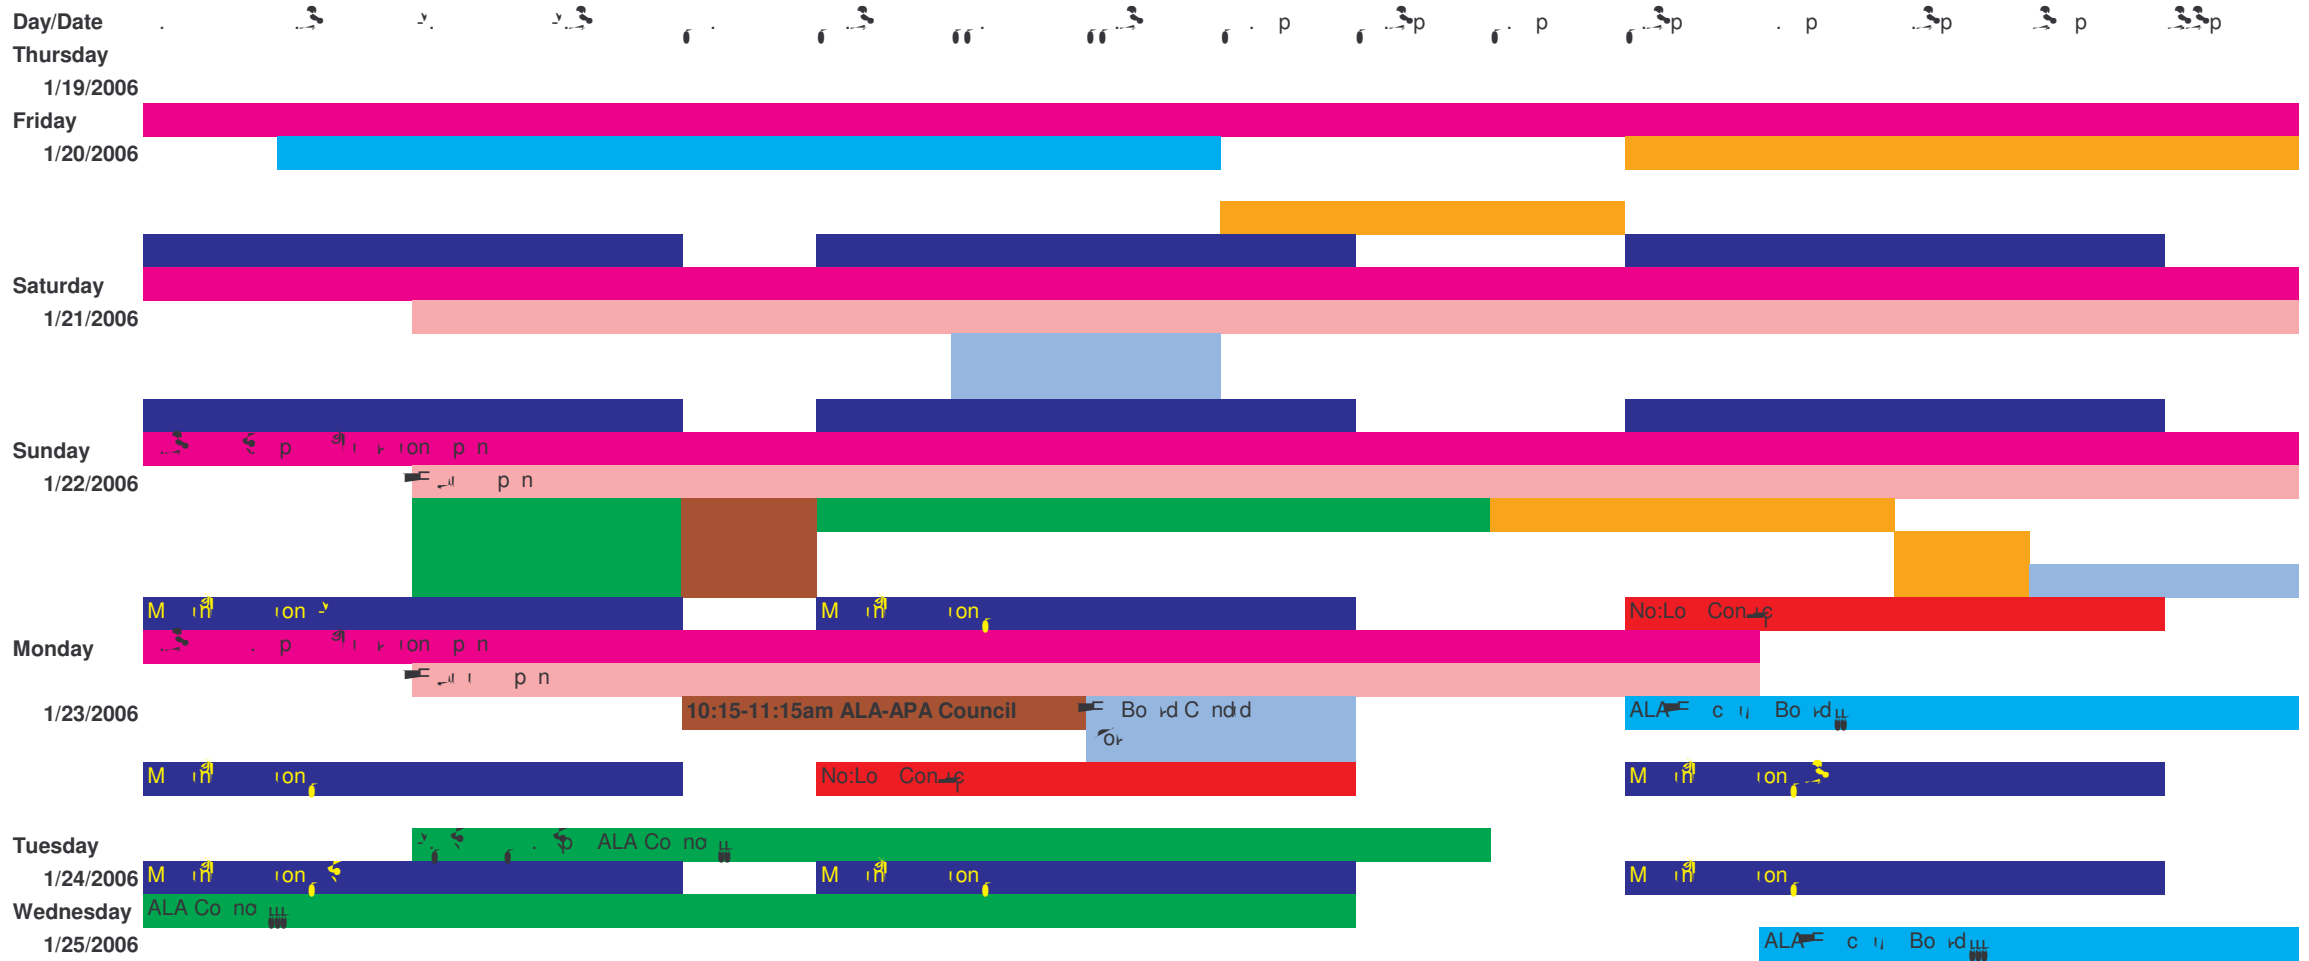

American Library Association
 Midwinter Meeting, San Antonio, TX
 Skeleton Schedule
 January 20-25, 2006

. p . p . p . p . p . p . p . p . p

M ¹⁰ ion

American Library Association
 Annual Conference Skeleton Schedule
 June 22-28, 2006
 New Orleans, LA